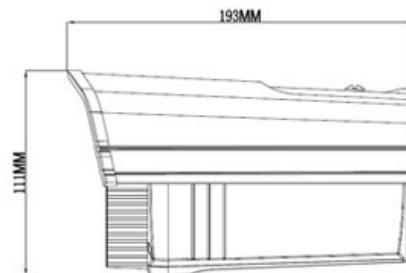

CP- VCG-T20R8

2 MP HDCVI IR Bullet Camera - 80 Mtr.

CP PLUS
CORAL

Main Features

- 1/2.7" 2 MP HQIS Pro Image Sensor
- 25/30fps@1080P
- Day/Night(ICR), AWB, AGC, BLC
- 16mm Lens
- IR Array Range of 80 Mtr.
- IP66

CP- VCG-T20R8

2 MP HDCVI IR Bullet Camera - 80 Mtr.

Feature

Image Sensor
Minimum Illumination
Shutter Speed
White Balance
Gain Control(AGC)
Lens
S/N Ratio
Video Streaming
Video Output
ICR
IR
No. of IR LEDs
Operating Temperature
Humidity
Power Source
Power Consumption
Dimension
Weight

Specification

1/2.7" 2 MP HQIS Pro Image Sensor
Color (0.1Lux), White and Black (0Lux IR LED On)
1/50(1/60)-1/100000s
Auto
Auto
16mm
52dB (AGC OFF/BW OFF)
1080P@25 fps
1.0Vp-p75Ω
Supports
IR Range of 80 Mtr.
4pcs Array IR LED
-20°C~+50°C
≤95% RH no dew
DC12V(+/-10%)
530mA
193m x 126.6mm x 111mm
1.3 Kg.